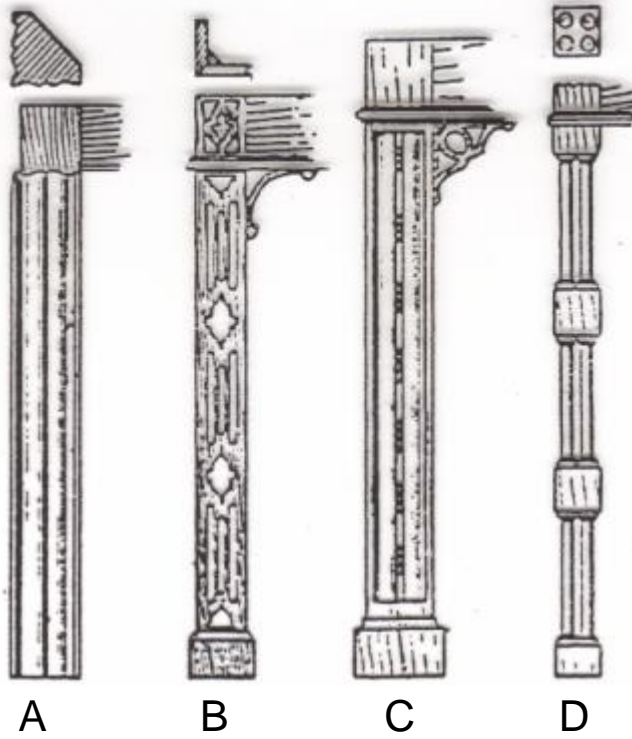

Thomas Chippendale

(1745 – 1780)

- His main influences were French, Chinese & Gothic.
- His Chairs : Ladder backs, Carved splats, Ribbon backs and Chinese style.
- Moulded, fretted, grouped pillar and cabriole legs along with bracket feet.
- Glazed bar doors, 13 pane barred doors
- Harewood house
<http://harewood.org/explore/art/artist/thomas-chippendale/>

Chippendale

Dentil Moulding

Rope
Edge
Carving

Chippendale

Fret work

Chippendale Drum Table

Chippendale Tilt Top Table

Chippendale